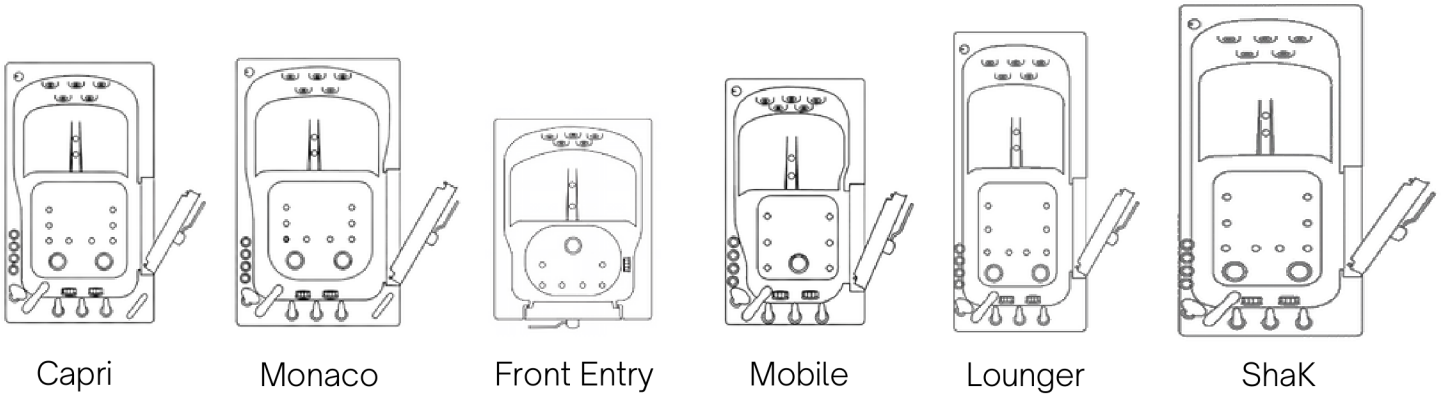

Comparison Chart

Jetting Options	Capri	Monaco	Front Entry	Mobile	Lounger	ShaK
Soaking	✓	✓	✓	✓	✓	
Hydro	✓	✓	✓	✓	✓	
Hydro+Air	✓	✓	✓	✓	✓	
Hydro+Microbubble	✓	✓	✓	✓	✓	
Hydro+Foot Massage	✓	✓		✓	✓	
Hydro+Air+Microbubble		✓				
Hydro+Air+Foot Massage						✓
Hydro+Air+Microbubble+Foot Massage						✓

Dimensions	Capri	Monaco	Front Entry	Mobile	Lounger	ShaK
Size: W x L x H	30"52"40"	32"52"40"	32"40"40"	26"45"40"	27"60"40"	36"72"40"
Seat Width	20"	23"	24"	19"	20"	29"
Seat Height	17"	17"	16"	17"	17"	15"
Width of Door	20"	20"	20"	20"	20"	20"
Extension Panel	8"	8"	N/A	8"	N/A	N/A
Extension Panel	8"	8"	N/A	8"	N/A	N/A

Note: Check the drawings for exact measurements

Features	Capri	Monaco	Front Entry	Mobile	Lounger	ShaK
Grab Bars	2	2	0	1	1	2
Hydro Jets (Total)	15	15	13	11	11	21
Lower Hydro Jets	6	6	2	6	6	6
Upper Hydro Jets	9	9	11	5	5	15
Air Jets	16	16	16	14	16	16