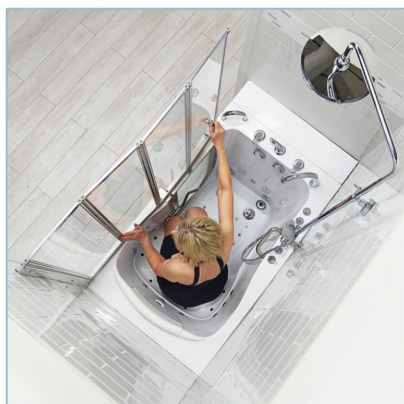

Ella Gravity Driven 2" Dual Drain Technology

Ella Dual Drain Technology consists of two 2" gravity driven drains with 4 outlets (2 overflows and 2 openers), allowing the fastest, most reliable gravity-drain in the industry. The average drainage time for an occupied tub evaluated by our dealers, range from 50 seconds up to 120 seconds based on tub size, condition of the house drains, and the configurations.

ELLA 4-PORT 2" DUAL DRAIN

1½" Industry Standard Single 1½" Drain

Compared To

2" **2"** Ella 4-Port 2" Drains

Ella Faucet Options & Shower Column Kit

What makes this Ella Shower Column Kit unique, is the ability to connect to an Ella 2 piece or 5 piece deck-mounted faucet by replacing the handheld shower head. The column can be effortlessly adjusted up to 7 feet tall and it includes a vertically movable, 5 mode multi-functional hand shower and an oversized 10" overhead rain shower.

Ella 4-Fold Shower Screen

Our 4-fold glass screen is a great alternative to a shower curtain and a great addition to your walk-in tub. It operates smoothly and easily and offers great splash protection. In addition, this glass screen provides an open and airy bathing experience.

Comparison Chart

Jetting Options	Capri	Monaco	Front Entry	Mobile	Lounger	ShaK
Soaking	✓	✓	✓	✓	✓	
Hydro	✓	✓	✓	✓	✓	
Hydro+Air	✓	✓	✓	✓	✓	
Hydro+Microbubble	✓	✓	✓	✓	✓	
Hydro+Foot Massage	✓	✓		✓	✓	
Hydro+Air+Microbubble		✓				
Hydro+Air+Foot Massage						✓
Hydro+Air+Microbubble+Foot Massage						✓