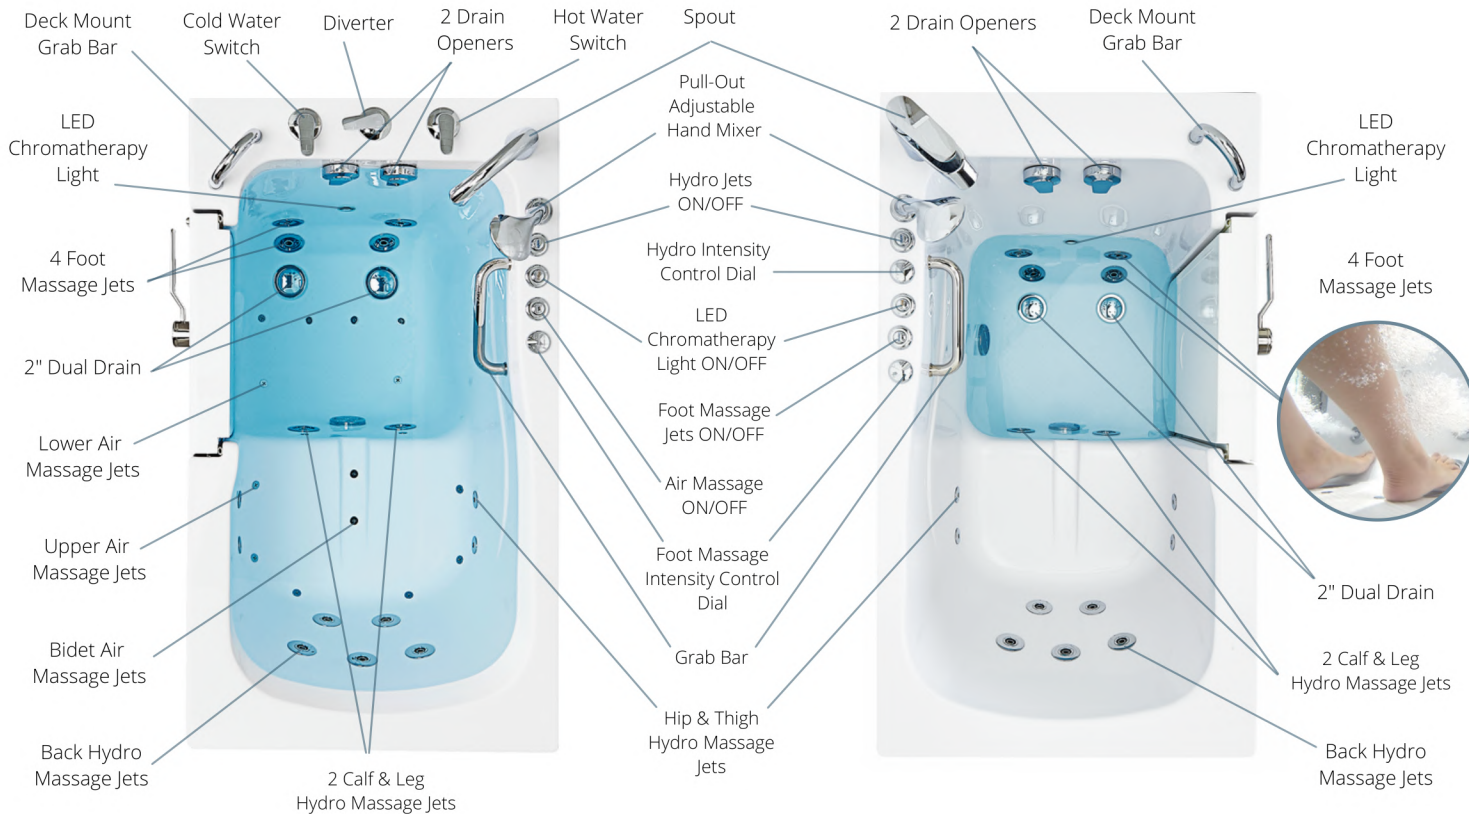

26"W x 45"L
66cm A x 114cm L

Lounger

27"W x 60"L
69cm A x 152cm L

Shak

36"W x 72"L
94cm A x 183cm L

Air and Hydro Therapy Massage Option
with Ella 5 Piece Fast-Fill Faucet

Hydro and Independent Foot Massage Option
with Ella 2 Piece Fast-Fill Faucet

Ella Gravity Driven 2" Dual Drain Technology

Ella Dual Drain Technology consists of two 2" gravity driven drains with 4 outlets (2 overflows and 2 openers), allowing the fastest, most reliable gravity-drain in the industry. The average drainage time for an occupied tub evaluated by our dealers, range from 50 seconds up to 120 seconds based on tub size, condition of the house drains, and the configurations.

ELLA 4-PORT 2" DUAL DRAIN

1½" Industry Standard Single 1½" Drain

Compared To

2" **2"** Ella 4-Port 2" Drains

Ella Faucet Options & Shower Column Kit

What makes this Ella Shower Column Kit unique, is the ability to connect to an Ella 2 piece or 5 piece deck-mounted faucet by replacing the handheld shower head. The column can be effortlessly adjusted up to 7 feet tall and it includes a vertically movable, 5 mode multi-functional hand shower and an oversized 10" overhead rain shower.

Ella 4-Fold Shower Screen

Our 4-fold glass screen is a great alternative to a shower curtain and a great addition to your walk-in tub. It operates smoothly and easily and offers great splash protection. In addition, this glass screen provides an open and airy bathing experience.