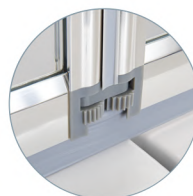

Our 4-fold glass screen is a great alternative to a shower curtain and a great addition to your walk-in tub. It operates smoothly and easily and offers great splash protection. In addition, this glass screen provides an open and airy bathing experience.