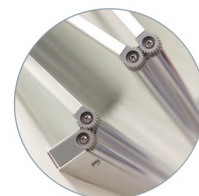

Our 4-fold glass screen is a great alternative to a shower curtain and a great addition to your walk-in tub. It operates smoothly and easily and offers great splash protection. In addition, this glass screen provides an open and airy bathing experience.