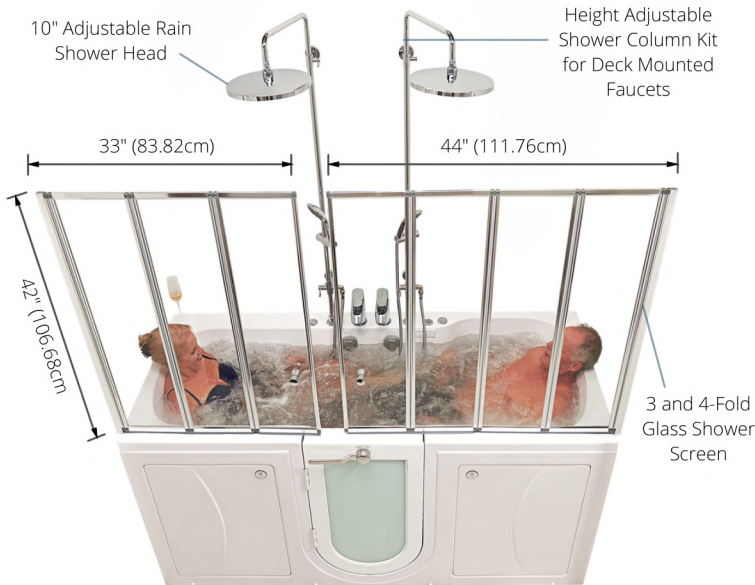

Optional 4-Fold, 3-Fold Screen and Shower Column Kit!

Our 4-fold glass screen is a great alternative to a shower curtain and a great addition to your walk-in tub. It operates smoothly and easily and offers great splash protection. In addition, this glass screen provides an open and airy bathing experience.