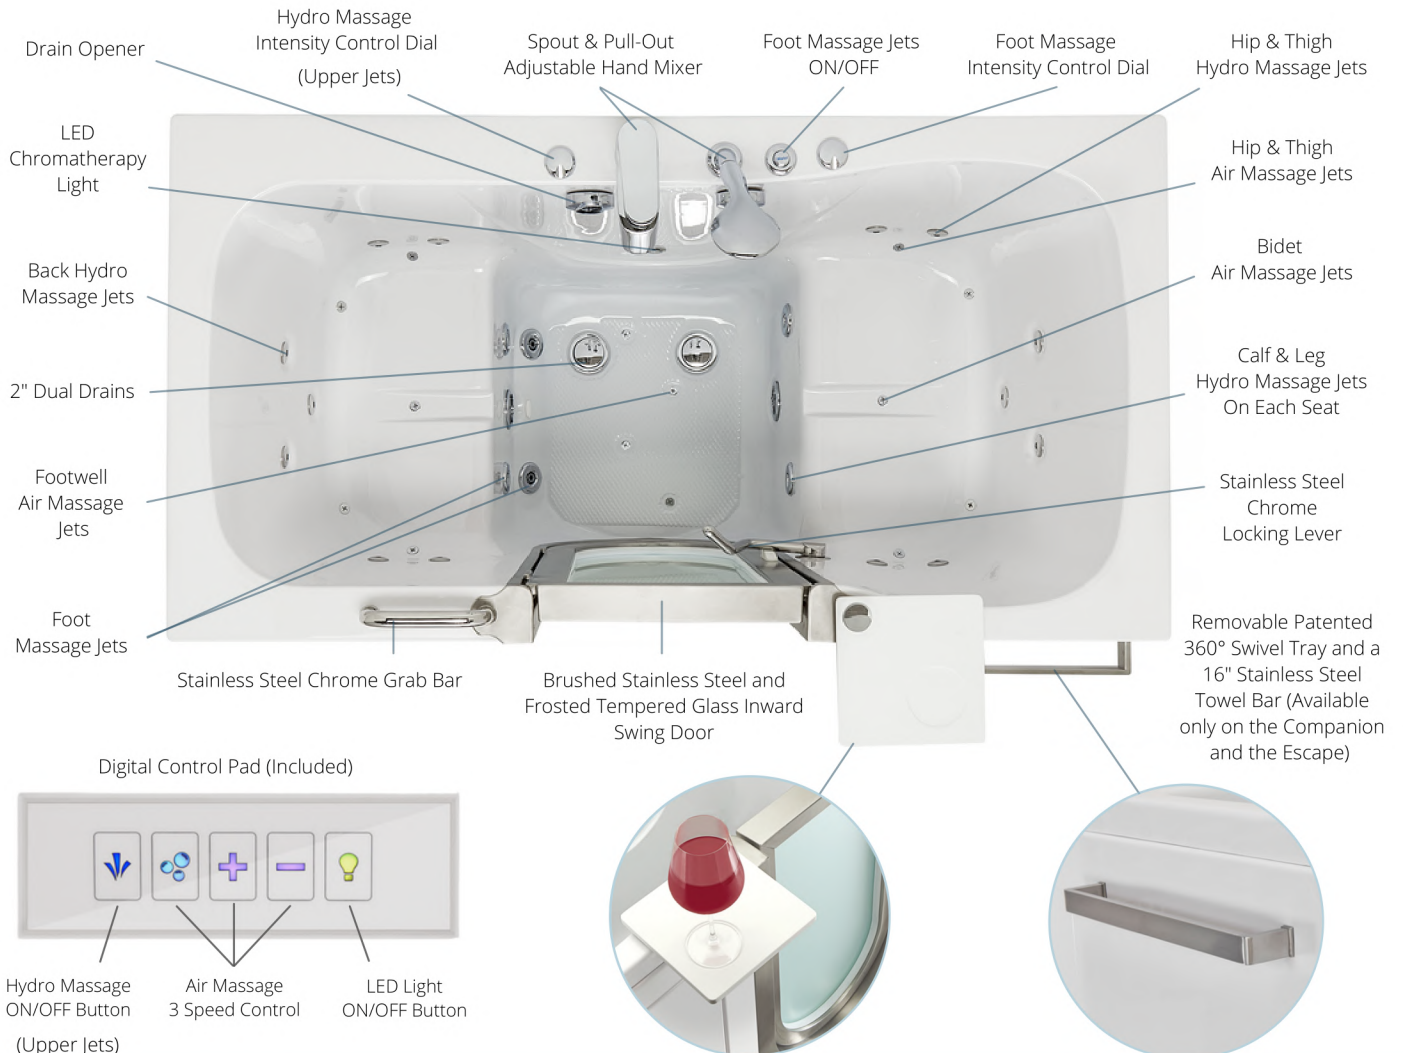

# Companion

32"W x 60"L  
81cm W x 152cm L

Seat Sizes: 20" x 22"  
One 2 Piece Faucet

Seat Sizes: 22" x 24"  
Two 2 Piece Faucets

Seat Sizes: 27" x 29"  
Two 2 Piece Faucets

Seat Sizes: 23" x 24 1/2"  
One 2 Piece Faucet

All Ella 2-seat walk-in baths include 3 massage therapy systems: a hydro pump for upper jets, a hydro pump with an in-line water heater for lower foot and calf jets, and an air pump for the air massage jets.

# Ella 2 Piece Fast-Fill Faucet

- Single handle lever design
- Flow Rate: Up to 16 GPM
- Two (2) 3/4" braided-steel supply lines
- Pull out hand shower with 5 settings
- 5' stainless-steel hose
- Material: Stainless Steel, Brass, and Chrome
- Chrome finish

## Ella Gravity Driven 2" Dual Drain Technology

Ella 2 seat walk-in tubs are equipped with Dual Drain Technology, the fastest gravity drain system in the industry. Dual 4 port, 2" oversize drains, independently operated by stainless steel cables eliminates the water in your tub quickly and efficiently. Fast drain times means minimal wait times.