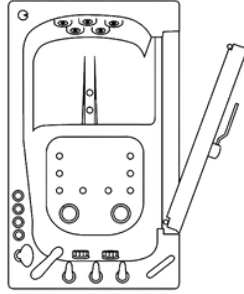

Ella Faucet Options & Shower Column Kit

What makes this Ella Shower Column Kit unique, is the ability to connect to an Ella 2 piece or 5 piece deck-mounted faucet by replacing the handheld shower head. The column can be effortlessly adjusted up to 7 feet tall and it includes a vertically movable, 5 mode multi-functional hand shower and an oversized 10" overhead rain shower.

Ella 4-Fold Shower Screen

Our 4-fold glass screen is a great alternative to a shower curtain and a great addition to your walk-in tub. It operates smoothly and easily and offers great splash protection. In addition, this glass screen provides an open and airy bathing experience.

Comparison Chart

Transfer26

Transfer30

Transfer32

Transfer60

TransferXXXL

Jetting Options

	Transfer26	Transfer30	Transfer32	Transfer60	TransferXXXL
Soaking	✓	✓	✓	✓	✓
Hydro	✓	✓	✓	✓	✓
Hydro+Air	✓	✓	✓	✓	✓
Hydro+Microbubble	✓	✓	✓	✓	✓
Hydro+Foot Massage	✓	✓	✓	✓	✓
Hydro+Air+Foot Massage				✓	✓
Hydro+Air+Microbubble+Foot Massage					✓
Hydro+Air+Microbubble					✓

Dimensions

	Transfer26	Transfer30	Transfer32	Transfer60	TransferXXXL
Size: W x L x H	26"52"40"	30"52"40"	32"52"40"	30"60"42"	36"55"40"
Extension Panel	8"	8"	8"	N/A	5"
Seat Width	20"	22"	25"	22"	29"
Seat Height	17"	17"	17"	17"	17"
Width of Door	36"	36"	36"	36"	36"