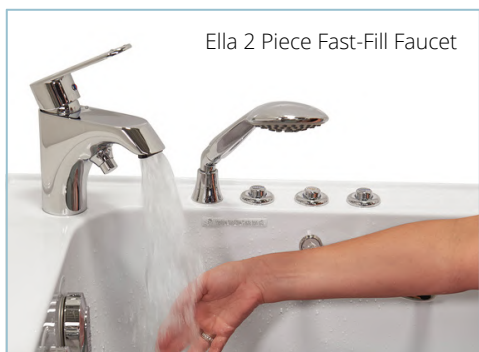

ellasbubbles.com

Hydro + Air Massage Features

Hydro + Independent Foot Massage Features

Ella 5 Piece Fast-Fill Faucet Shown Above

Ella 2 Piece Fast-Fill Faucet Shown Above

Independent Foot Massage Option

2-Latch Door / Gear & Shaft System

Enjoy an independent foot massage by quickly filling the foot well and using 4 jets dedicated to the bather's feet and 2 aimed at the bather's calves. No need to fill the whole tub, the foot well fills in just a couple of minutes!

Ella Gravity Driven 2" Dual Drain Technology

Ella Dual Drain Technology consists of two 2" gravity driven drains with 4 outlets (2 overflows and 2 openers), allowing the fastest, most reliable gravity-drain in the industry. The average drainage time for an occupied tub evaluated by our dealers, range from 50 seconds up to 120 seconds based on tub size, condition of the house drains, and the configurations.

Ella Faucet Options & Shower Column Kit

What makes this Ella Shower Column Kit unique, is the ability to connect to an Ella 2 piece or 5 piece deck-mounted faucet by replacing the handheld shower head. The column can be effortlessly adjusted up to 7 feet tall and it includes a vertically movable, 5 mode multi-functional hand shower and an oversized 10" overhead rain shower.