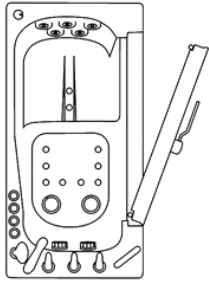

Comparison Chart

Transfer26