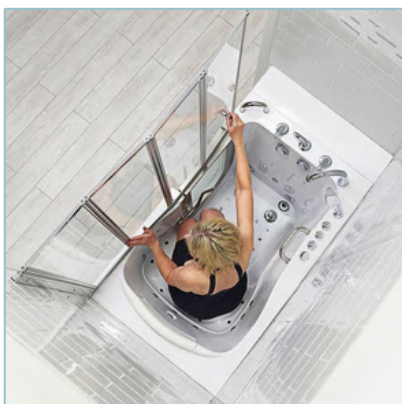

ellasbubbles.com

Hydro + Air Massage Features

Hydro + Independent Foot Massage Features

Ella 5 Piece Fast-Fill Faucet Shown Above

Ella 2 Piece Fast-Fill Faucet Shown Above

Independent Foot Massage Option

2-Latch Door / Gear & Shaft System

Ella Gravity Driven 2" Dual Drain Technology

Ella Dual Drain Technology consists of two 2" gravity driven drains with 4 outlets (2 overflows and 2 openers), allowing the fastest, most reliable gravity-drain in the industry. The average drainage time for an occupied tub evaluated by our dealers, range from 50 seconds up to 120 seconds based on tub size, condition of the house drains, and the configurations.

Ella Faucet Options & Shower Column Kit

What makes this Ella Shower Column Kit unique, is the ability to connect to an Ella 2 piece or 5 piece deck-mounted faucet by replacing the handheld shower head. The column can be effortlessly adjusted up to 7 feet tall and it includes a vertically movable, 5 mode multi-functional hand shower and an oversized 10" overhead rain shower.

Ella 4-Fold Shower Screen

Our 4-fold glass screen is a great alternative to a shower curtain and a great addition to your walk-in tub. It operates smoothly and easily and offers great splash protection. In addition, this glass screen provides an open and airy bathing experience.