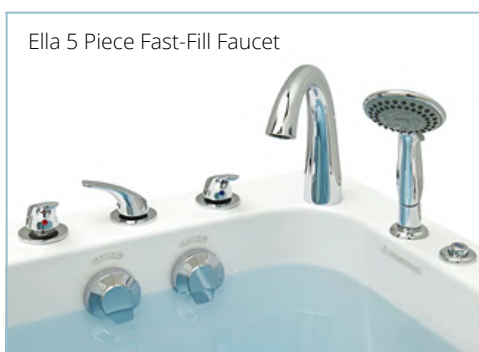

ellasbubbles.com

Hydro + Air Massage Features

Hydro + Independent Foot Massage Features

Ella 5 Piece Fast-Fill Faucet Shown Above

Ella 2 Piece Fast-Fill Faucet Shown Above

Independent Foot Massage Option

2-Latch Door / Gear & Shaft System

Enjoy an independent foot massage by quickly filling the foot well and using 4 jets dedicated to the bather's feet and 2 aimed at the bather's calves. No need to fill the whole tub, the foot well fills in just a couple of minutes!

Ella Gravity Driven 2" Dual Drain Technology

Ella Dual Drain Technology consists of two 2" gravity driven drains with 4 outlets (2 overflows and 2 openers), allowing the fastest, most reliable gravity-drain in the industry. The average drainage time for an occupied tub evaluated by our dealers, range from 50 seconds up to 120 seconds based on tub size, condition of the house drains, and the configurations.

Ella Faucet Options & Shower Column Kit

What makes this Ella Shower Column Kit unique, is the ability to connect to an Ella 2 piece or 5 piece deck-mounted faucet by replacing the handheld shower head. The column can be effortlessly adjusted up to 7 feet tall and it includes a vertically movable, 5 mode multi-functional hand shower and an oversized 10" overhead rain shower.