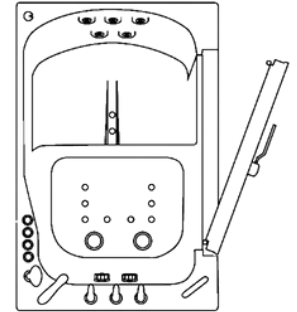

Ella Faucet Options & Shower Column Kit

What makes this Ella Shower Column Kit unique, is the ability to connect to an Ella 2 piece or 5 piece deck-mounted faucet by replacing the handheld shower head. The column can be effortlessly adjusted up to 7 feet tall and it includes a vertically movable, 5 mode multi-functional hand shower and an oversized 10" overhead rain shower.

Comparison Chart

Transfer26

Transfer30

Transfer32

Transfer60

TransferXXXL

Jetting Options

	Transfer26	Transfer30	Transfer32	Transfer60	TransferXXXL
Soaking	✓	✓	✓	✓	✓
Hydro	✓	✓	✓	✓	✓
Hydro+Air	✓	✓	✓	✓	✓
Hydro+Microbubble	✓	✓	✓	✓	✓
Hydro+Foot Massage	✓	✓	✓	✓	✓
Hydro+Air+Foot Massage				✓	✓
Hydro+Air+Microbubble+Foot Massage					✓
Hydro+Air+Microbubble					✓

Dimensions

	Transfer26	Transfer30	Transfer32	Transfer60	TransferXXXL
Size: W x L x H	26"52"40"	30"52"40"	32"52"40"	30"60"42"	36"55"40"
Extension Panel	8"	8"	8"	N/A	5"
Seat Width	20"	22"	25"	22"	29"
Seat Height	17"	17"	17"	17"	17"
Width of Door	36"	36"	36"	36"	36"