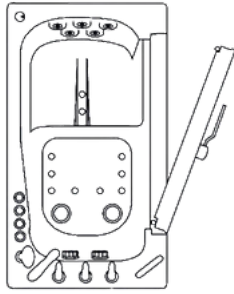

Ella Faucet Options & Shower Column Kit

What makes this Ella Shower Column Kit unique, is the ability to connect to an Ella 2 piece or 5 piece deck-mounted faucet by replacing the handheld shower head. The column can be effortlessly adjusted up to 7 feet tall and it includes a vertically movable, 5 mode multi-functional hand shower and an oversized 10" overhead rain shower.

Ella 4-Fold Shower Screen

Our 4-fold glass screen is a great alternative to a shower curtain and a great addition to your walk-in tub. It operates smoothly and easily and offers great splash protection. In addition, this glass screen provides an open and airy bathing experience.

Comparison Chart

Transfer26

Transfer30

Transfer32

Transfer60

TransferXXXL

Jetting Options

	Transfer26	Transfer30	Transfer32	Transfer60	TransferXXXL
Soaking	✓	✓	✓	✓	✓
Hydro	✓	✓	✓	✓	✓
Hydro+Air	✓	✓	✓	✓	✓
Hydro+Microbubble	✓	✓	✓	✓	✓
Hydro+Foot Massage	✓	✓	✓	✓	✓
Hydro+Air+Foot Massage				✓	✓
Hydro+Air+Microbubble+Foot Massage					✓
Hydro+Air+Microbubble					✓

Dimensions

	Transfer26	Transfer30	Transfer32	Transfer60	TransferXXXL
Size: W x L x H	26"52"40"	30"52"40"	32"52"40"	30"60"42"	36"55"40"
Extension Panel	8"	8"	8"	N/A	5"
Seat Width	20"	22"	25"	22"	29"
Seat Height	17"	17"	17"	17"	17"
Width of Door	36"	36"	36"	36"	36"