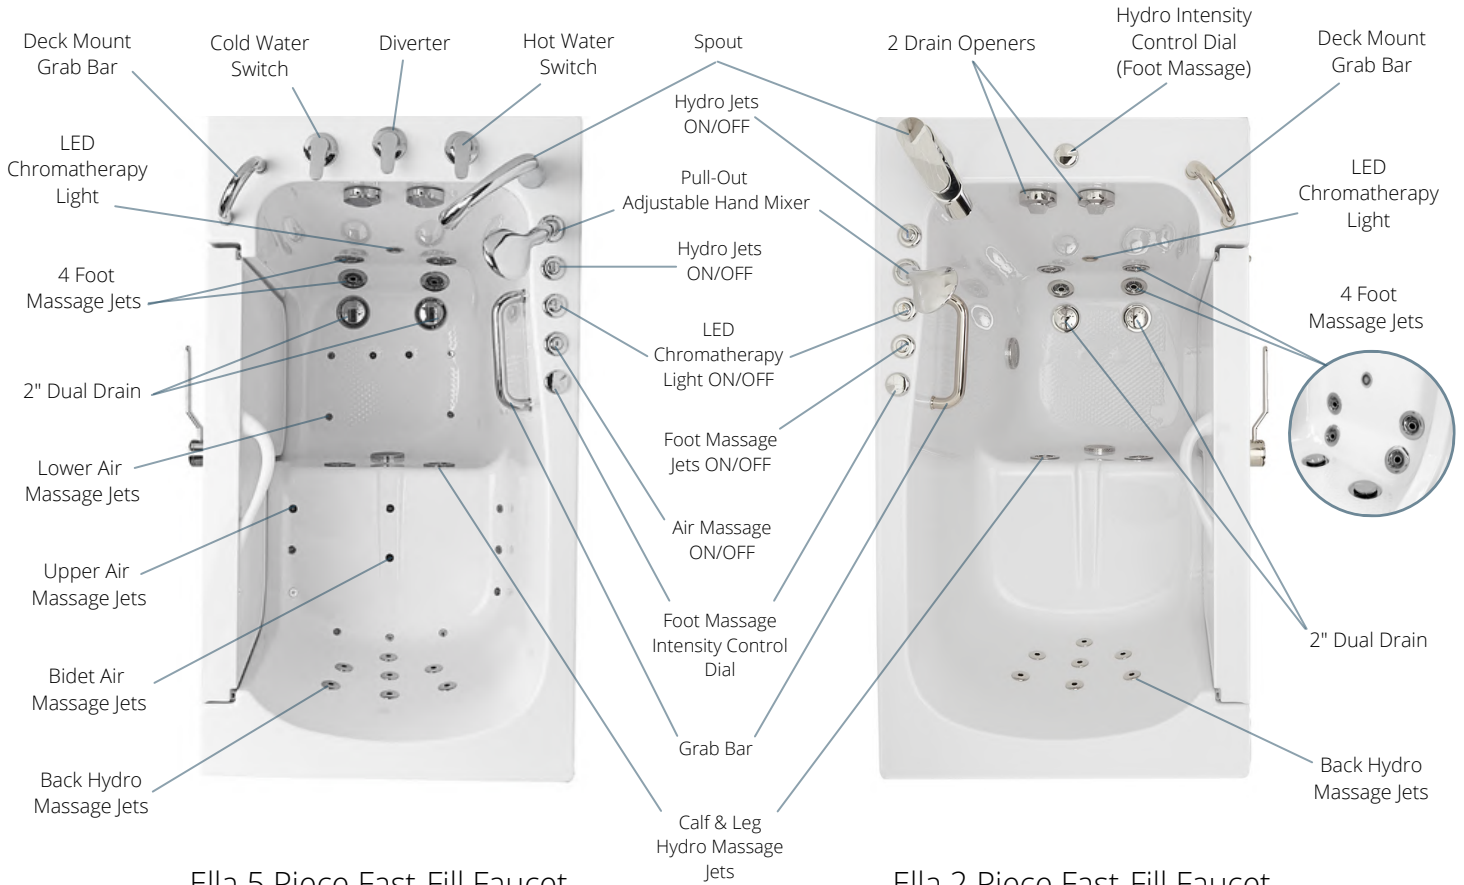

ellasbubbles.com

Hydro + Air Massage Features

Hydro + Independent Foot Massage Features

Ella 5 Piece Fast-Fill Faucet Shown Above

Ella 2 Piece Fast-Fill Faucet Shown Above

Independent Foot Massage Option

2-Latch Door / Gear & Shaft System

Ella Gravity Driven 2" Dual Drain Technology

Ella Dual Drain Technology consists of two 2" gravity driven drains with 4 outlets (2 overflows and 2 openers), allowing the fastest, most reliable gravity-drain in the industry. The average drainage time for an occupied tub evaluated by our dealers, range from 50 seconds up to 120 seconds based on tub size, condition of the house drains, and the configurations.

Ella Faucet Options & Shower Column Kit

What makes this Ella Shower Column Kit unique, is the ability to connect to an Ella 2 piece or 5 piece deck-mounted faucet by replacing the handheld shower head. The column can be effortlessly adjusted up to 7 feet tall and it includes a vertically movable, 5 mode multi-functional hand shower and an oversized 10" overhead rain shower.

Ella 4-Fold Shower Screen

Our 4-fold glass screen is a great alternative to a shower curtain and a great addition to your walk-in tub. It operates smoothly and easily and offers great splash protection. In addition, this glass screen provides an open and airy bathing experience.