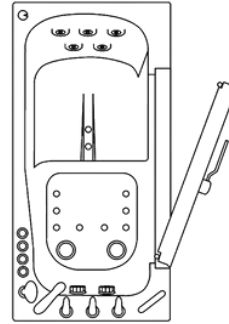

Ella Faucet Options & Shower Column Kit

What makes this Ella Shower Column Kit unique, is the ability to connect to an Ella 2 piece or 5 piece deck-mounted faucet by replacing the handheld shower head. The column can be effortlessly adjusted up to 7 feet tall and it includes a vertically movable, 5 mode multi-functional hand shower and an oversized 10" overhead rain shower.

Comparison Chart

Transfer26

Transfer30

Transfer32

Transfer60

TransferXXXL

Jetting Options

	Transfer26	Transfer30	Transfer32	Transfer60	TransferXXXL
Soaking	✓	✓	✓	✓	✓
Hydro	✓	✓	✓	✓	✓
Hydro+Air	✓	✓	✓	✓	✓
Hydro+Microbubble	✓	✓	✓	✓	✓
Hydro+Foot Massage	✓	✓	✓	✓	✓
Hydro+Air+Foot Massage				✓	✓
Hydro+Air+Microbubble+Foot Massage					✓
Hydro+Air+Microbubble					✓

Dimensions

	Transfer26	Transfer30	Transfer32	Transfer60	TransferXXXL
Size: W x L x H	26"52"40"	30"52"40"	32"52"40"	30"60"42"	36"55"40"
Extension Panel	8"	8"	8"	N/A	5"
Seat Width	20"	22"	25"	22"	29"
Seat Height	17"	17"	17"	17"	17"
Width of Door	36"	36"	36"	36"	36"